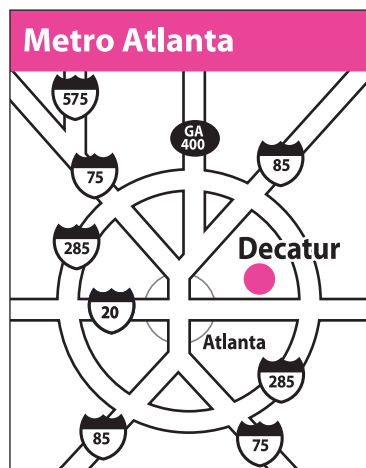

festival map: downtown decatur

-  **Parking**
Parking decks may charge a fee
-  **Street closing**
-  **Arts Festival Venue**
-  **Artists Market Tents**
- Maps Not to Scale**

We encourage visitors to ride MARTA to and from this and other Decatur events. It's fast, easy, and convenient. Take the East-West rail line to the Decatur Station, exit on the square, and you're there!