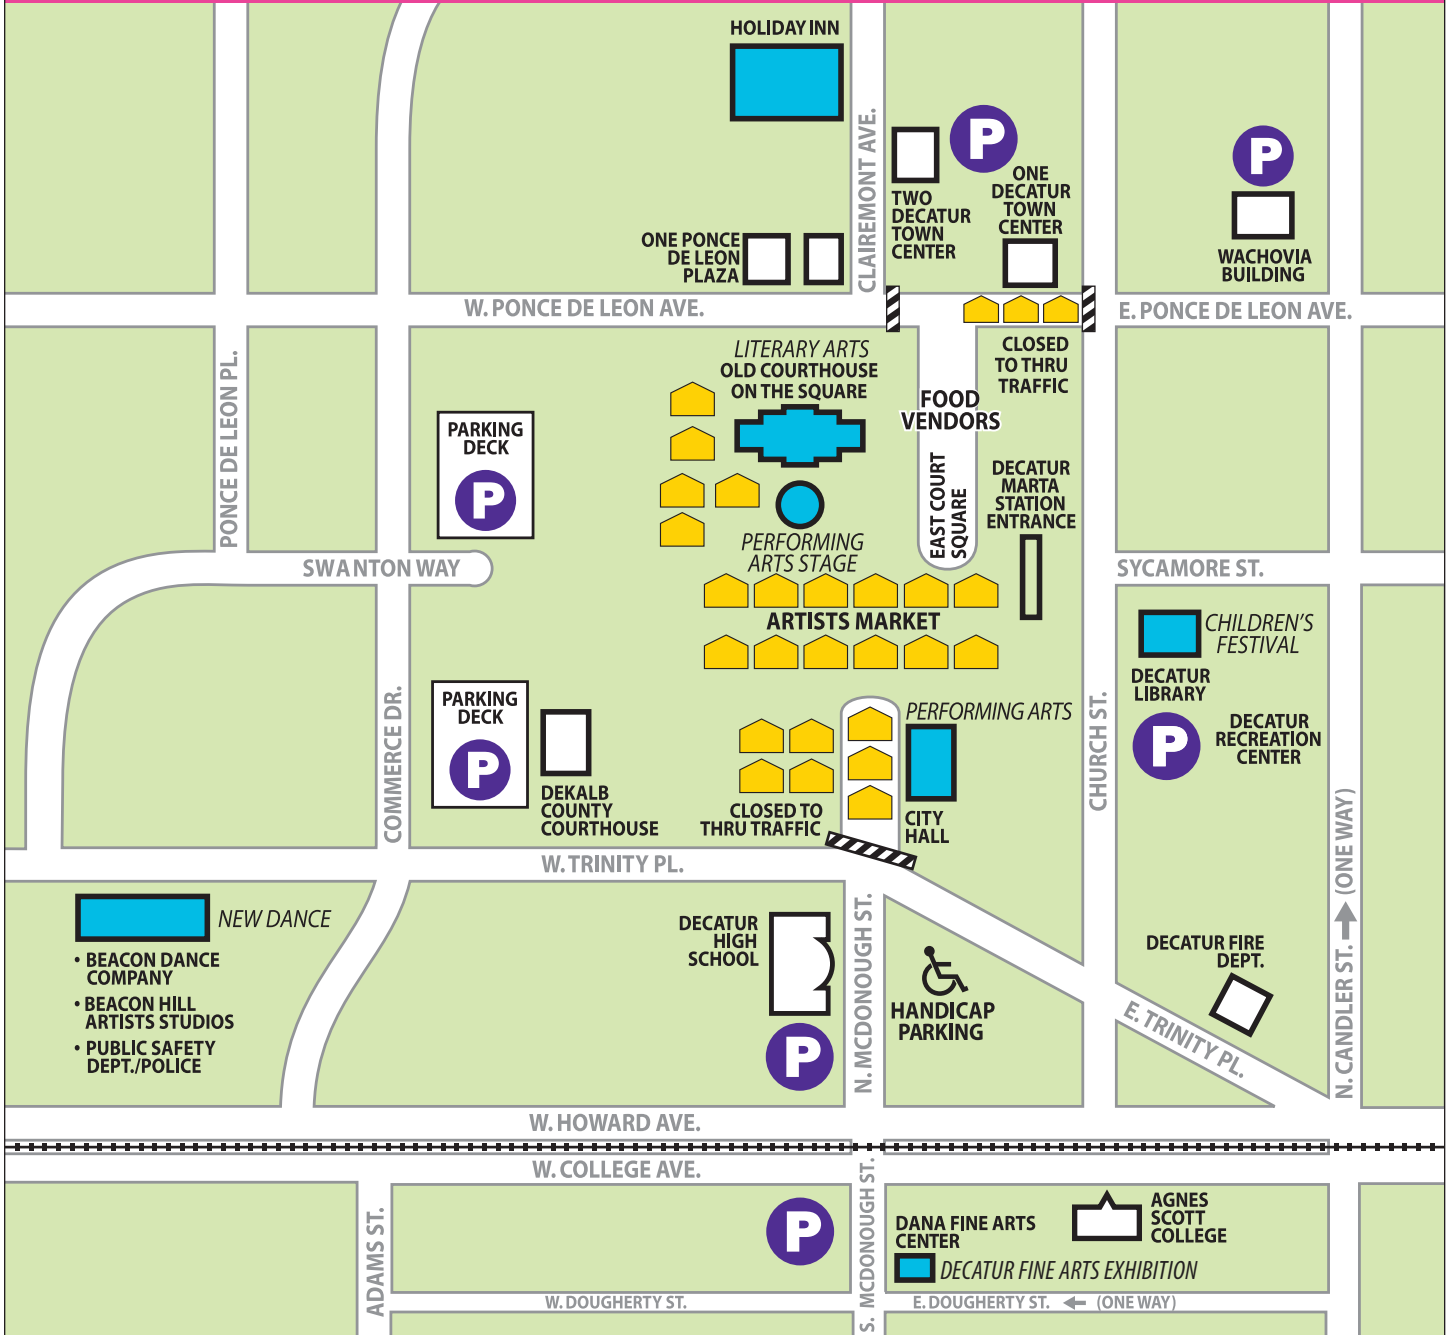

festival map: downtown decatur

-  **Parking**
Parking decks may charge a fee
-  **Street closing**
-  **Arts Festival Venue**
-  **Artists Market Tents**
- Maps Not to Scale**

We encourage visitors to ride MARTA to and from this and other Decatur events. It's fast, easy, and convenient. Take the East-West rail line to the Decatur Station, exit on the square, and you're there!