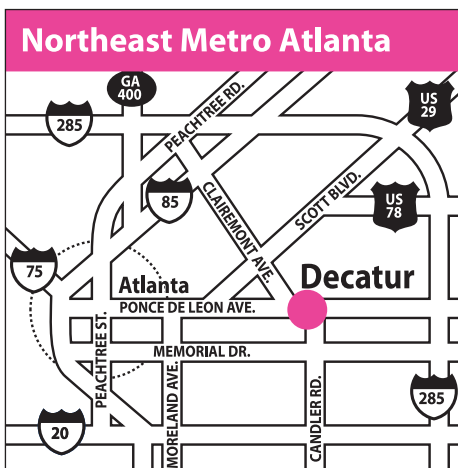

festival map: downtown decatur

-  **Parking**
Parking decks may charge a fee
-  **Street closing**
-  **Arts Festival Venue**
-  **Artists Market Tents**
- Maps Not to Scale**

We encourage visitors to ride MARTA to and from this and other Decatur events. It's fast, easy, and convenient. Take the East-West rail line to the Decatur Station, exit on the square, and you're there!