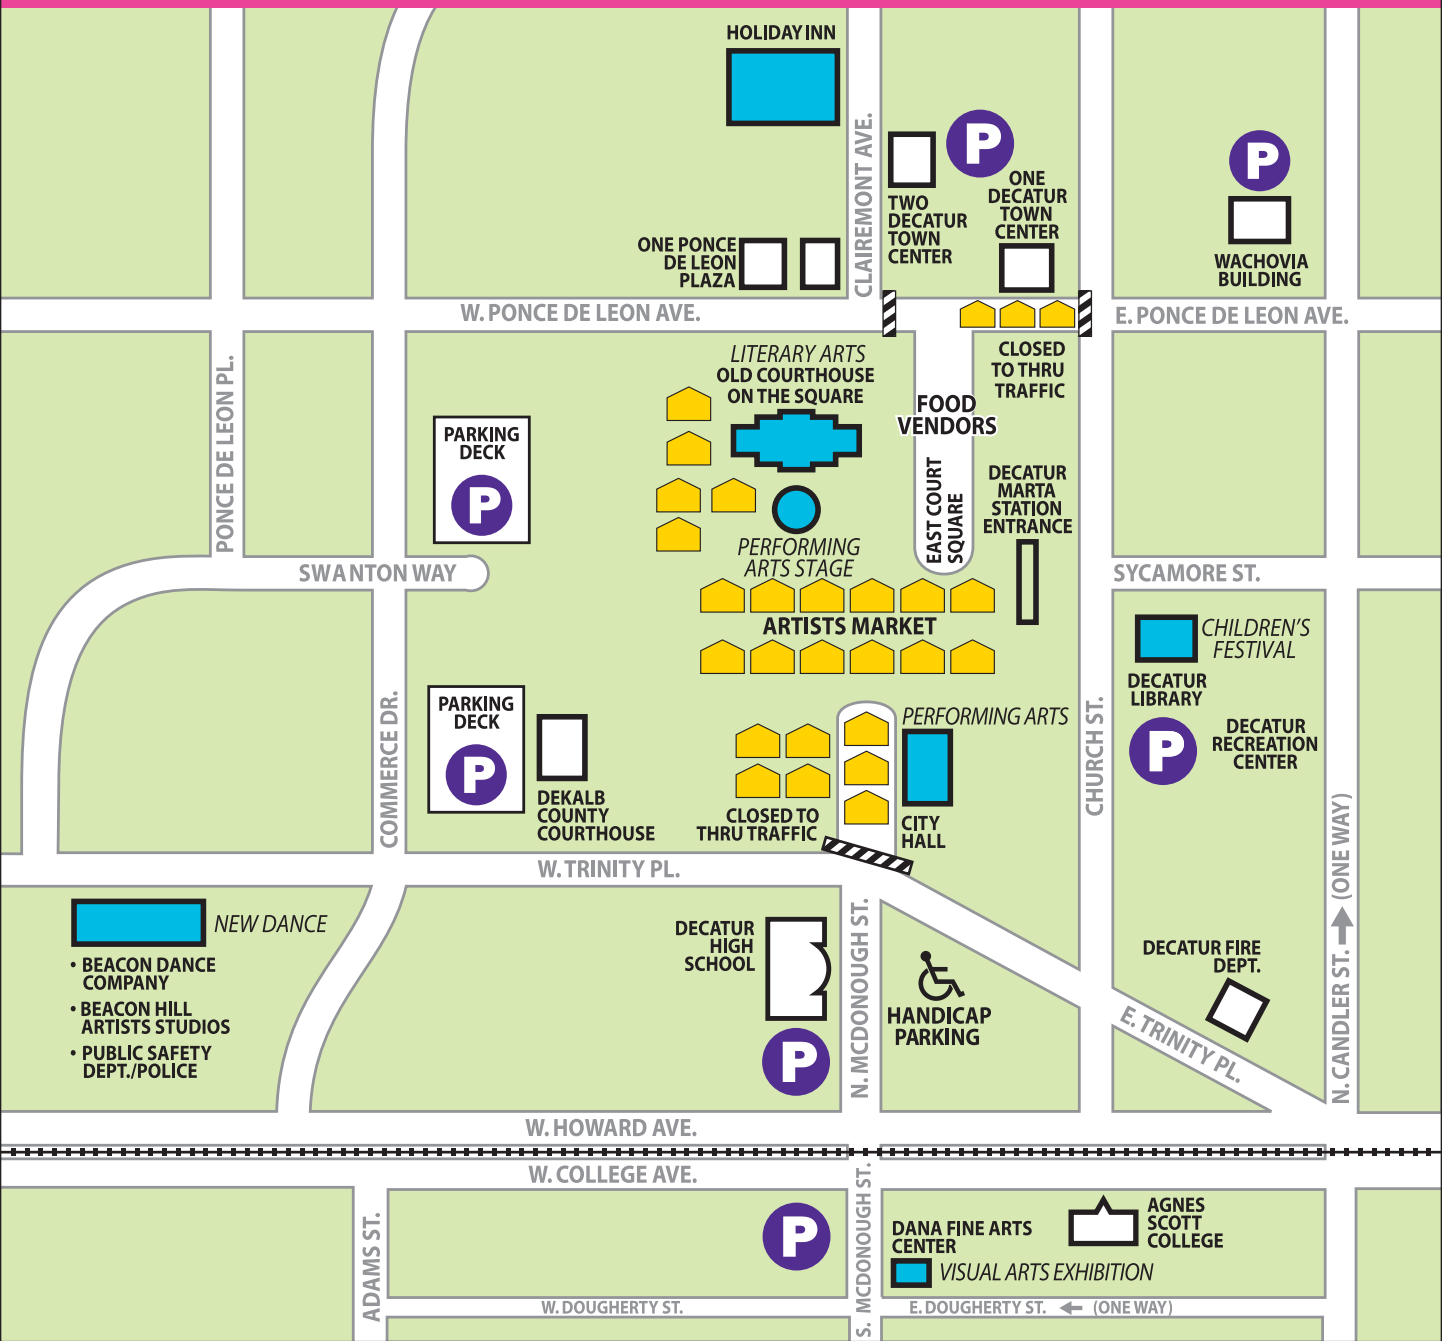

# festival map: downtown decatur

- Parking**  
Parking decks may charge a fee
- Street closing**
- Arts Festival Venue**
- Artists Market Tents**
- Maps Not to Scale**

We encourage visitors to ride MARTA to and from this and other Decatur events. It's fast, easy, and convenient. Take the East-West rail line to the Decatur Station, exit on the square, and you're there!