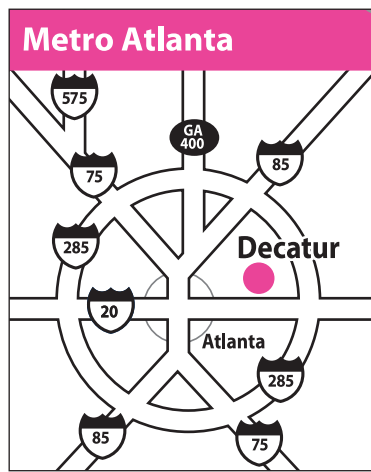

# festival map: downtown decatur

- Parking**  
Parking decks may charge a fee
- Street closing**
- Arts Festival Venue**
- Artists Market Tents**
- Maps Not to Scale**

We encourage visitors to ride MARTA to and from this and other Decatur events. It's fast, easy, and convenient. Take the East-West rail line to the Decatur Station, exit on the square, and you're there!